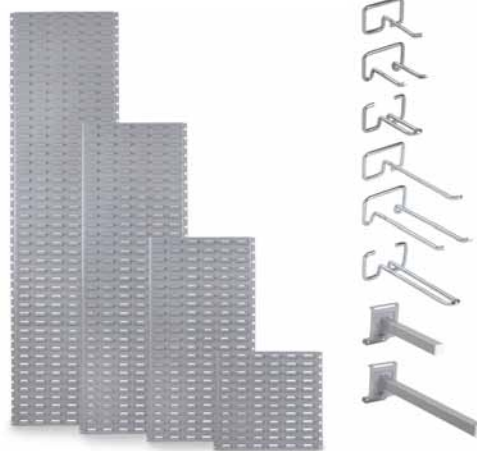

3730 W370mm x L300mm x
Load 18Kg Vol 10l. LPQ2
Front to back dividers available

4145 W410mm x L450mm x H215mm
Load 27Kg Vol 21l. LPQ2
Front to back dividers available

LPQ: Quantity of bins that can be stored on a 457 x 457 louvred panel

- Most sizes available in 4 colours

- Label holder and divider options

- Range of steel hooks available

- Stack freestanding or on a louvre panel

- High grade polypropylene

The comprehensive range of Maxi storage bins provides a versatile, modern storage and handling solution for all kinds of items. Maxi bins are extremely durable, resistant to both oil and water and designed to stand up to constant use in demanding working environments.

Maxi bins can be stacked one on top of the other or hung from a range of louvred panels, to give easy access and effective use of storage space.

Maxi bins: wide flat ledge with raised outer lip and locating lugs for easy stable stacking.

Certain bin sizes can be fitted with front-back or left-right, easy to insert lock-in dividers to further improve storage and efficiency.

A wide range of plated steel hooks and painted spigots are available for use with louvred steel panels.